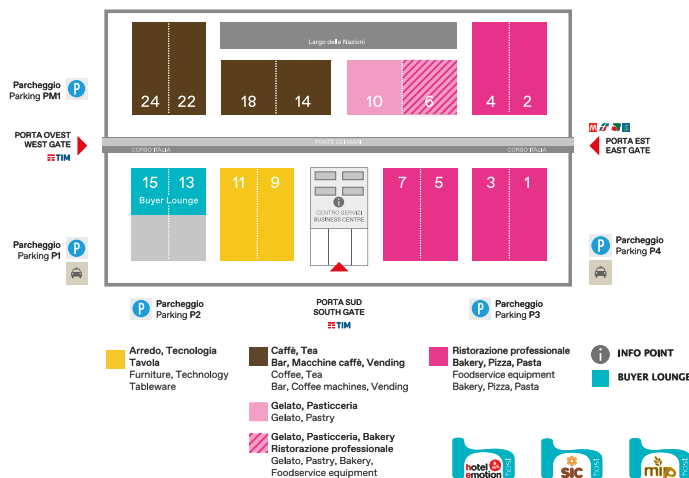

Entrance through East Gate, TIM South Gate and TIM West Gate.

Keep this document with you and show it on request.

This ticket is non transferable and can be used only by the holder.

This ticket cannot be duplicated.

Each ticket is verified by the access control system.

Transgressors will be prosecuted.

Turnstiles will not read damaged tickets: please do not wet,

stain, crease or fold this document near the QR code.

Admission policies available at www.host.fieramilano.it

fieramilano

ORARIO DI APERTURA: 8.00 - 19.00

OPENING HOURS: 8.00am - 7.00pm

INGRESSI: Porta Est, Porta Sud TIM, Porta Ovest TIM

ENTRANCES: East Gate, TIM South Gate, TIM West Gate

13-17 OTTOBRE
OCTOBER 2023
fieramilano

13-17
OTTOBRE
2023
fieramilano

13-17
OCTOBER
2023
fieramilano

ESPOSITORE

VALIDO 5 GIORNI (1 ingresso al giorno) 0,00 € (40,26 €)

EXHIBITOR

5-DAY ENTRANCE TICKET (1 daily entrance) 0,00 € (40,26 €)

Per ulteriori informazioni contatta: