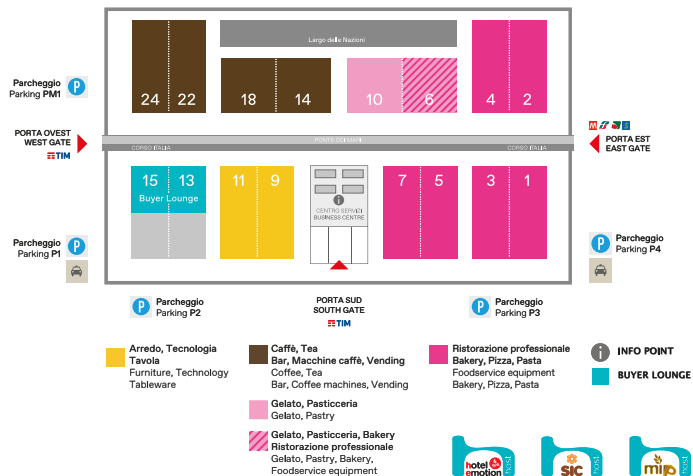

Ingresso da Porta Est, Porta Sud TIM e Porta Ovest TIM.

Da conservare con cura ed esibire in caso di controllo fiscale.

Il biglietto è personale e non cedibile. Può essere utilizzato solo dalla persona a cui è intestato e non è duplicabile in alcun modo.

Ogni biglietto viene verificato dal sistema di controllo accessi.

Il trasgressore sarà perseguito a termini di legge.

Per la lettura ai tornelli il biglietto deve essere integro:

non bagnarlo, macchiarlo o piegarlo in prossimità del QR code.

Il documento deve essere stampato su carta bianca.

Modalità di ingresso disponibili sul sito www.host.fieramilano.it

ATTENTION

This document is your entry ticket

It has a double value, you can use it:

- during setting up and dismantling | • during exhibition days

Entrance through East Gate, TIM South Gate and TIM West Gate.

Keep this document with you and show it on request.

This ticket is non transferable and can be used only by the holder.

This ticket cannot be duplicated.

Each ticket is verified by the access control system.

Transgressors will be prosecuted.

Turnstiles will not read damaged tickets: please do not wet,

stain, crease or fold this document near the QR code.

Admission policies available at www.host.fieramilano.it

fieramilano

ORARIO DI APERTURA: 8.00 - 19.00

OPENING HOURS: 8.00am - 7.00pm

INGRESSI: Porta Est, Porta Sud TIM,
Porta Ovest TIM

ENTRANCES: East Gate, TIM South Gate,
TIM West Gate

13-17 OTTOBRE
OCTOBER 2023
fieramilano