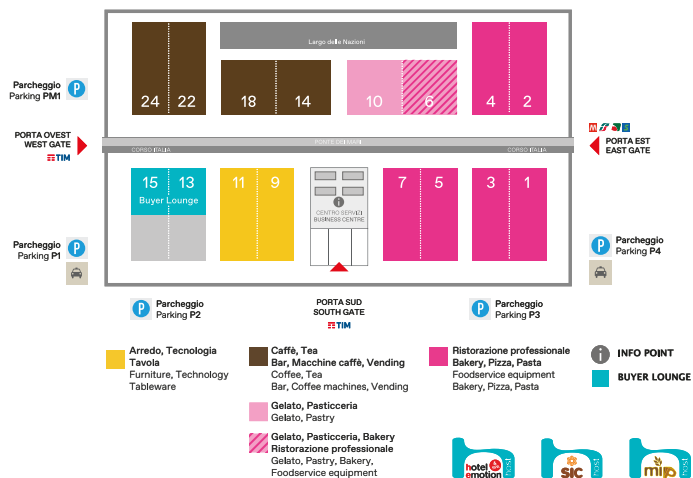

Entrance through East Gate, TIM South Gate and TIM West Gate.

Keep this document with you and show it on request.

This ticket is non transferable and can be used only by the holder.

This ticket cannot be duplicated.

Each ticket is verified by the access control system.

Transgressors will be prosecuted.

Turnstiles will not read damaged tickets: please do not wet,

stain, crease or fold this document near the QR code.

Admission policies available at www.host.fieramilano.it

fieramilano

ORARIO DI APERTURA: 8.00 - 19.00

OPENING HOURS: 8.00am - 7.00pm

INGRESSI: Porta Est, Porta Sud TIM, Porta Ovest TIM

ENTRANCES: East Gate, TIM South Gate, TIM West Gate

13-17 OTTOBRE
OCTOBER 2023
fieramilano