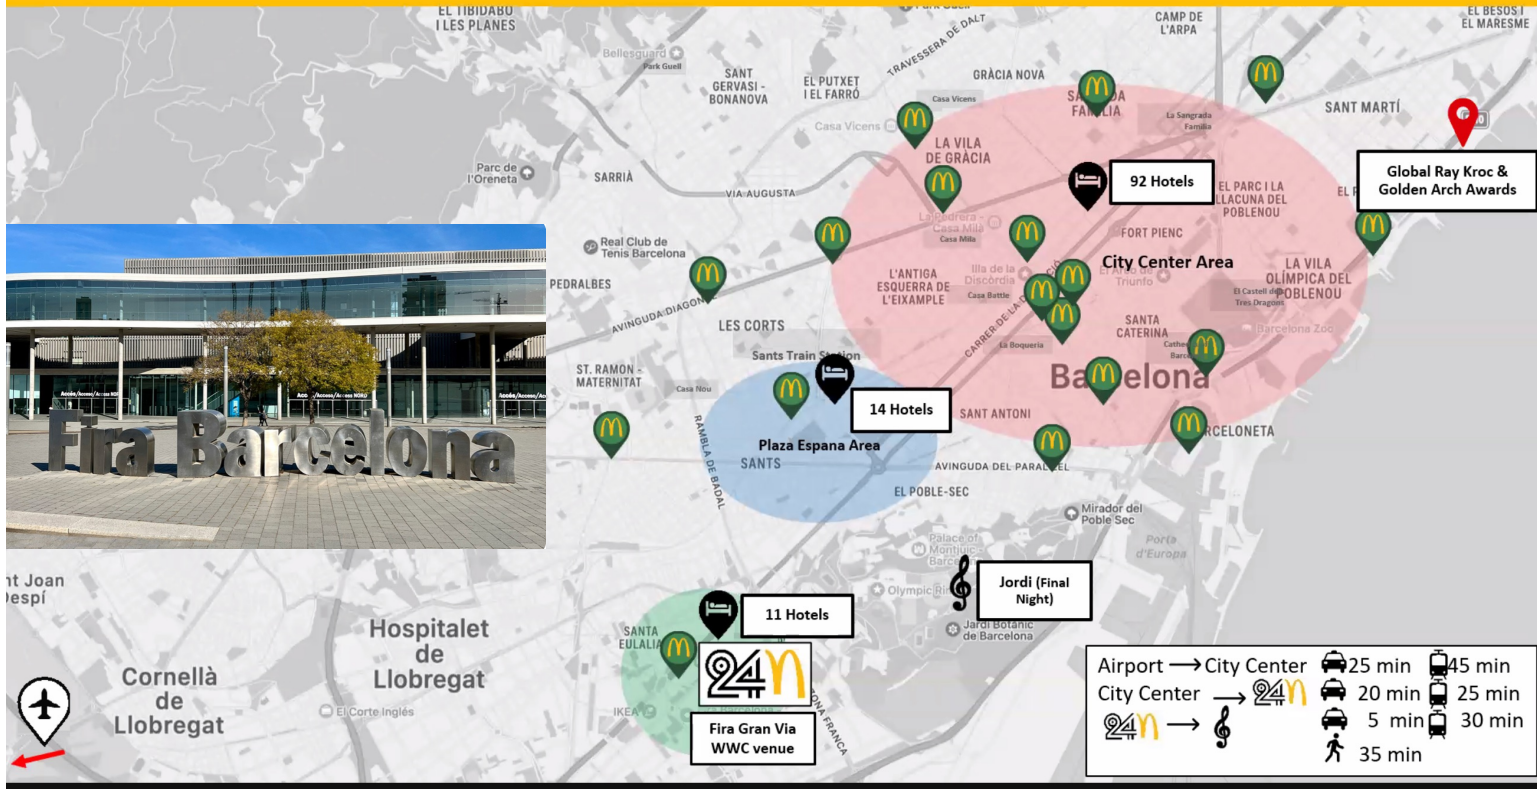

Barcelona Overview

- Airport
- Hotel
- Award Venue
- McDonald's Restaurants

Airport → City Center	25 min	45 min
City Center →	20 min	25 min
→	5 min	30 min
	35 min	