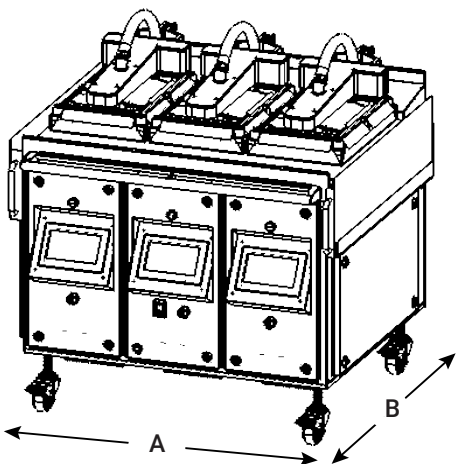

Clamshell Grill | CG

NEXT GENERATION GRILLING

The Antunes Clamshell Grill utilizes upper and lower grill surfaces to cook products efficiently.

When a cook cycle is activated on the user interface, the upper grill surface automatically lowers down onto the product to cook quickly and evenly. The upper grill surface then raises up automatically when the cook cycle is completed. Three separately controlled cook zones provide menu flexibility to cook a variety of food products at different temperatures on the same unit.

Clamshell Grill | CG

Features:

- Fully Programmable, touch screen controls for ease of use
 - IPS Display has improved color accuracy compared to traditional displays and no color or image fading when viewed from an angle up to 85°
- Advanced, programmable controls allows multi-stage cooking that ensures correct temperate, cook time, & gap for AM/PM recipes
- 3 Independently controlled cook zones allow different temperature and gap settings for each lane
 - Lane cook surface: 17.5" x 11.5"
 - Total cook surface: 17.5" x 35.5"
- Upper platen raises and lowers automatically onto product to a precise gap, adjustable in 1mm increments
- Smart controller optimizes power usage for energy efficient operations
- Automatic leveling ensures consistent gap for each recipe
- Uniform temperature across the platen provides **Gold Standard Food Quality**
- Bluetooth, wired Ethernet and Wi-Fi enabled
- Enhanced, on-board self-test diagnostics

Electrical Ratings

Dimensions

PDR #	Description	Plug	Volts	Amps	Hz.	Width (A)	Depth (B)	Height (C)	Height (D)	Shipping Weight
PDR00369	3 Lane Clamshell Grill	NEMA 6-50P 3 Phase	208-240	40	60	39.9" (1013 mm)	35.8" (909 mm)	44.1" (1120 mm)	51.4" (1306 mm)	1200 lbs. (544 kg)