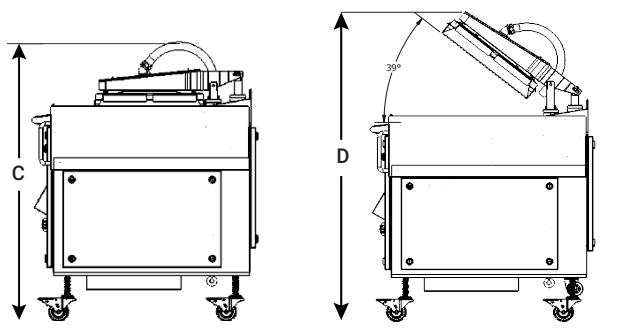

Clamshell Grill | CG

Features:

- Fully Programmable, touch screen controls for ease of use
 - IPS Display has improved color accuracy compared to traditional displays and no color or image fading when viewed from an angle up to 85°
- Advanced, programmable controls allows multi-stage cooking that ensures correct temperate, cook time, & gap for AM/PM recipes
- 3 Independently controlled cook zones allow different temperature and gap settings for each lane
 - Lane cook surface: 17.5" x 11.5"
 - Total cook surface: 17.5" x 35.5"
- Upper platen raises and lowers automatically onto product to a precise gap, adjustable in 1mm increments
- Smart controller optimizes power usage for energy efficient operations
- Automatic leveling ensures consistent gap for each recipe
- Uniform temperature across the platen provides **Gold Standard Food Quality**
- Bluetooth, wired Ethernet and Wi-Fi enabled
- Enhanced, on-board self-test diagnostics

Electrical Ratings

Dimensions

PDR #	Description	Plug	Volts	Amps	Hz.	Width (A)	Depth (B)	Height (C)	Height (D)	Shipping Weight
PDR00369	3 Lane Clamshell Grill	NEMA 6-50P 3 Phase	208-240	40	60	39.9" (1013 mm)	35.8" (909 mm)	44.1" (1120 mm)	51.4" (1306 mm)	1200 lbs. (544 kg)